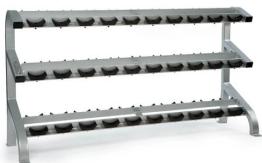

RK-9515 15 PR. TRIPLE-LEVEL DUMBBELL RACK.

15 PAIR, TRI-LEVEL DUMBBELL RACK.

- + Material: 2" x 3" tubing, .120 wall.
- + Dims.: 91" (l) x 29" (w) x 41" (h).
- + Weight: 300 lbs.
- + Colors: gloss white (shown); gloss black or silver-grey. + Optional: Ivanko rubber dumbbell saddles (DSR-1.5) available.
- + Made in the U.S.A.

Note: we've changed the shade of silver-grey. If you need a sample, please inquire.

Custom colors available.

KD (Knock-Down) Version available

(bolts together and comes apart for easy transport, storage, or movement through tight spaces). Additional cost.